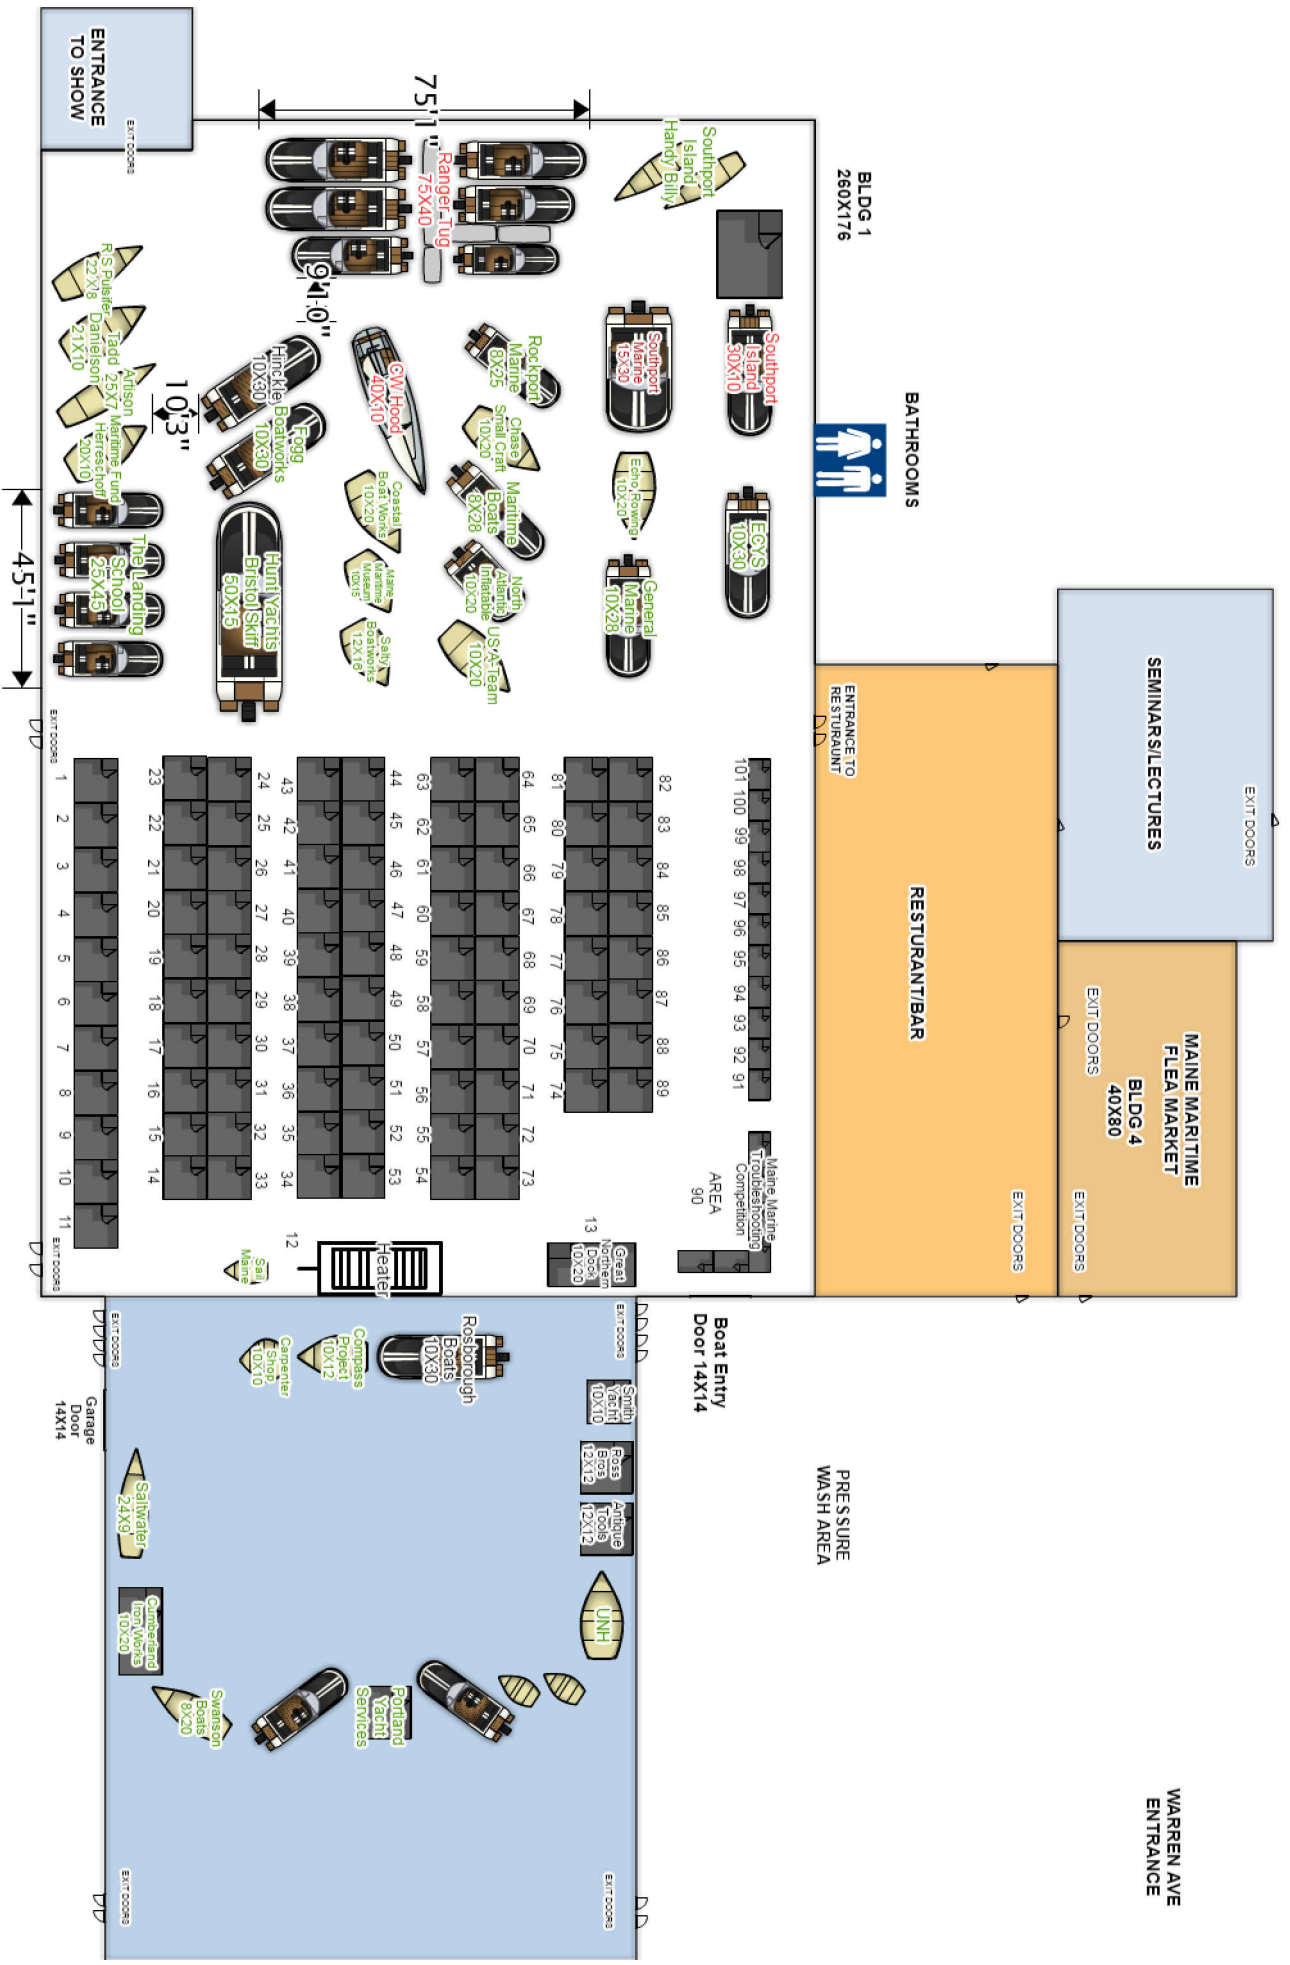

WARREN AVE
ENTRANCE

feet

120ft

240ft